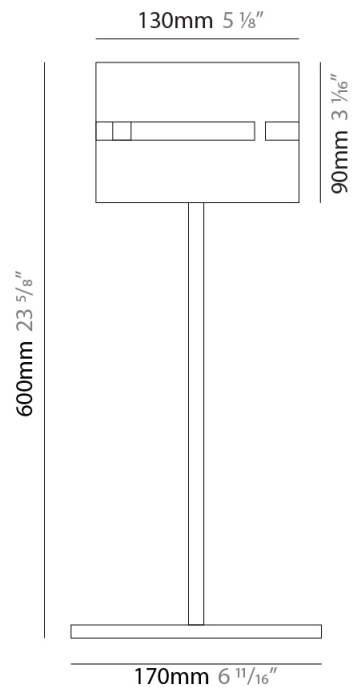

PROJECT	_____
TYPE	_____
SPECIFIER	_____
QUANTITY	_____
DATE	_____

LUZ OCULTA METAL PORTABLE

D54026-

base number _____
Finish _____
Options _____

1. To build a product code in our configurator select the specify button on the base model # product page
2. To build a manual product code on this datasheet choose from the options listed below in blue font and add the suffix to the base model #

GENERAL

Series: Luz Oculta
Subseries: Luz Oculta Metal
Brand: Fambuena
Division: Design
Mounting Type: Portable
Mounting Location: Table
Subcategory: Table

PHYSICAL

Shape: Cylinder
Diameter (mm): 120
Diameter (in): 4 ¾
Height (mm): 500
Height (in): 19 11/16
Light Distribution: Direct / Indirect
Fixture Finish: [BRA](#) / [BRZ](#) / [ABR](#)
Fixture Material: Metal
Upon Request: Bolt Down

ELECTRICAL

Number of Lamps: 1
Lamp Type: LED Retrofit
Lamp Shape: T4
Bulb Included: Bulb Not Included
Max. Wattage Per Lamp (W): 5
Lamp Base: G9
Input Voltage (V): 120

LED

OPTICAL

RATINGS AND CERTIFICATIONS

Certified By: Certified for North American Standards
IP rating: IP20